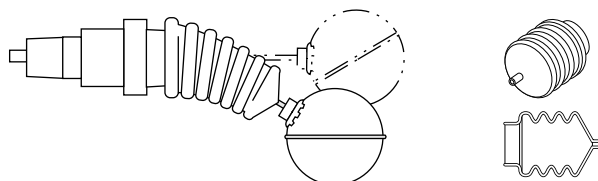

With Optional Bellows

Seals moving parts from debris and particulates that might impede shuttle movement. Available for all stainless steel LS-205E with 50mm float.

Temperature: 120°C max, Pressure; 1 bar max; Material; Buna N (Nitrile)